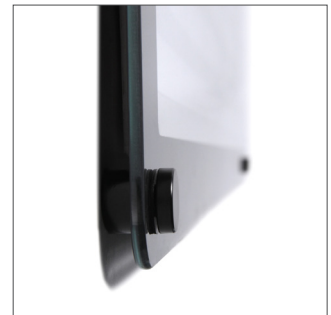

SCRITTO[®] Insert Planning Board

SCRITTO[®] Office Equipimnet | Whiteboards & Glassboards

SCRITTO[®] Insert Planning Board

- innovative insert whiteboard • safety glass cover • exchangeable background • modern design

SCRITTO[®] Planungsboard Einschub

- Innovatives Whiteboard mit Einschub • Sicherheitglas oben • Austauschbarer Hintergrund • Modernes Design

SCRITTO[®] Insert Planning Board

SCRITTO[®] Office Equipimnet | Whiteboards & Glassboards